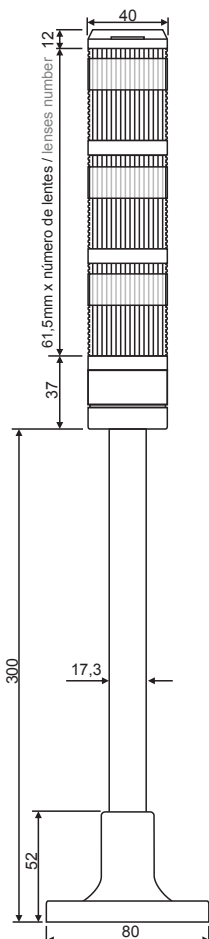

Sinaleiros torre

TPS

Código de compra / How to order

TPSF6 - 1 2 RG

Cores das lentes / Lens color
R - Vermelho / Red
G - Verde / Green
B - Azul / Blue
O - Laranja / Orange
W - Branco / White

Nº de lentes / Number of lenses
1 - 1 lente / 1 lens
2 - 2 lentes / 2 lenses
3 - 3 lentes / 3 lenses
4 - 4 lentes / 4 lenses
5 - 5 lentes / 5 lenses

Tensão / Voltage
1 - 110VCA / VAC*
2 - 220VCA / VAC
7 - 24VCA/VCC / VAC/VDC
9 - 12VCA/VCC / VAC/VDC*
*Sob consulta / on inquiry

Tipo / Type

TPSL4 - Luz contínua / Continuous light
TPSF6 - Luz pulsante ou contínua / Flashing or continuous light
TPSS6 - Luz pulsante ou contínua com sinalizador sonoro / Flashing or continuous light with buzzer

Lâmpadas / Lamps

Soquete / Base type:
BA15S
Potência / Power (Incandesc.):
10W (40mm), 10W (60mm)
Corrente LED / LED current:
S15-L52: 0.02A
S15-L57: 0.03A

Sinalizador sonoro / Buzzer

Corrente / Current:
12VCC / VDC: 0.02A
24VCC / VDC: 0.03A
110VAC / VCA: 0.02A
12VAC / VCA: 0.04A
Volume / Volume:
90dB - 30cm

As torres são fornecidas com lâmpadas incandescentes. Para opção LED, adquirir separadamente lâmpada LED S15L.

Dimensões / Dimensions (mm)

TPSL4

Luz contínua
Continuous light

TPSF6

Luz pulsante ou contínua
Flashing or continuous light

TPSS6

Luz pulsante ou contínua
com sinalizador sonoro
Flashing or continuous light with buzzer

Furação para montagem
Mounting holes