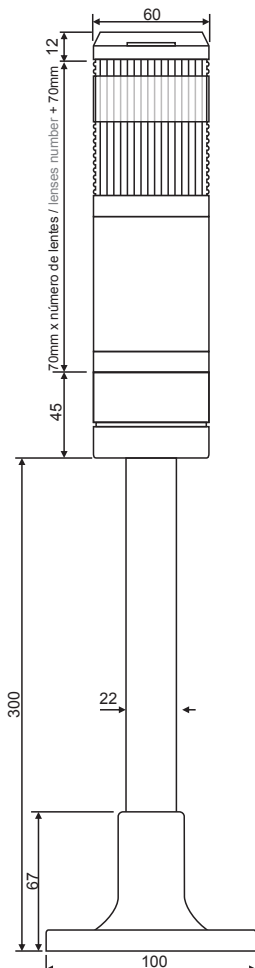

TPSF6

Luz pulsante ou contínua
Flashing or continuous light